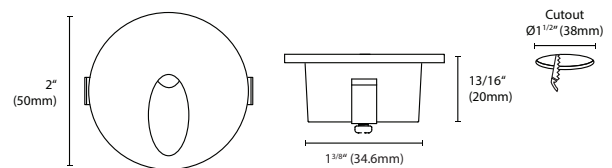

Applications

Step | Path | Plinth | Hallway

Installation

Recess mounting with snap in springs, $\text{Ø}1\frac{1}{2}"$ (38mm) cutout

Voltage	12V DC
Wattage	1W
Color Temp	3000K
# of LEDs	1 LED
CRI	90
Lumens	118
Dimmable	Yes
Wire Length	11 ¹³ / ₁₆ " (30cm) waterproof
Lifespan	+50,000 hours
Warranty	3 years

Finishes Available

Dimensions

Ordering Code

Product	Wattage	Finish	Color Temp
RD25	1W		3K
	1W : 1 watt	SN : Satin Nickel MB : Matte Black WT : White	3K : 3000K